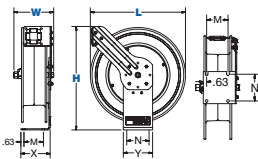

COXREELS® Fuel Dispensing Reels are designed to handle various non-aromatic fuel applications including diesel, kerosene, fuel oil, and heating oil. Coxreels® professional fuel dispensing reels are available in heavy-duty single pedestal (SH Series), or supreme-duty dual pedestal (T Series) configurations. These fuel reels are an essential component found in utility, ground support, and bulk liquid handling transport services mounted on fuel storage & dispensing systems, fuel/lube trucks, aircraft refuelers, and tank trucks. The convenient uncoiling systems with the added hose control allow the operator to efficiently handle fuel transfers.

EZ-FUEL HOSE SERIES

Models are equipped with fuel hose. **Note: Do not exceed listed hose O.D. to obtain maximum length.**

HOSE						LESS HOSE		SIZE INDEX
MODEL	I.D.	O.D.	FT.	PSI	APRX. LBS.	MODEL	APRX. LBS.	
FUEL HOSE SH SERIES								
EZ-SHF-525	3/4"	1 3/16"	25	300	52	EZ-SHFL-525	45	6
FUEL HOSE T SERIES								
EZ-TSHF-535	3/4"	1 3/16"	35	300	77	EZ-TSHFL-535	67	7
EZ-TSHF-550	3/4"	1 3/16"	50	300	83	EZ-TSHFL-550	70	7

REEL DIMENSIONS

Technical Data Sheets Available On Website

SIZE INDEX	W	H	L	X	Y	M	N
1	8 1/4"	21 1/4"	19 1/2"	6"	6"	4"	5"
2	9 3/8"	21 1/4"	19 1/2"	6"	6"	4"	5"
3	9 7/8"	25 1/2"	24"	6"	6"	4"	5"
4	9 3/8"	21 1/4"	19 1/2"	8"	9"	7"	8"
5	9 7/8"	25 1/2"	24"	8"	9"	7"	8"
6	9 3/8"	21 1/4"	19 1/2"	6"	6"	4"	5"
7	9 7/8"	25 1/2"	24"	8"	9"	7"	8"

Overall Dimensions   Base   Mounting Pattern

EZ-DEF SH / EZ-Fuel SH Series