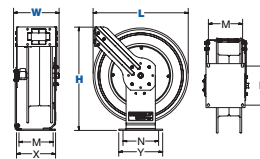

EZ-DEF SERIES

Models are equipped with DEF hose. **Note: Do not exceed listed hose O.D. to obtain maximum length.**

HOSE						LESS HOSE		SIZE INDEX
MODEL	I.D.	O.D.	FT.	PSI	APRX. LBS.	MODEL	APRX. LBS.	
DEF-SH SERIES								
-	1/2"	7/8"	50	300	-	EZ-SHL-N-450-BBX	46	1
EZ-SH-525-DF-BBX	3/4"	1 1/16"	25	300	52	-	-	2
EZ-SH-550-DF-BBX	3/4"	1 1/16"	50	300	69	-	-	3
DEF-T SERIES								
-	1/2"	3/4"	50	300	-	EZ-TSHL-N-450-BBX	55	4
-	3/4"	1 1/16"	35	300	-	EZ-TSHL-N-535-DEF-BBX	67	5
EZ-TSH-550-DF-BBX	3/4"	1 1/16"	50	300	83	EZ-TSHL-N-550-DEF-BBX	-	5

EZ-FUEL HOSE SERIES

Models are equipped with fuel hose. **Note: Do not exceed listed hose O.D. to obtain maximum length.**

HOSE						LESS HOSE		SIZE INDEX
MODEL	I.D.	O.D.	FT.	PSI	APRX. LBS.	MODEL	APRX. LBS.	
FUEL HOSE SH SERIES								
EZ-SHF-525	3/4"	1 3/16"	25	300	52	EZ-SHFL-525	45	6
FUEL HOSE T SERIES								
EZ-TSHF-535	3/4"	1 3/16"	35	300	77	EZ-TSHFL-535	67	7
EZ-TSHF-550	3/4"	1 3/16"	50	300	83	EZ-TSHFL-550	70	7

REEL DIMENSIONS

Technical Data Sheets Available On Website

SIZE INDEX	W	H	L	X	Y	M	N
1	8 1/4"	21 1/4"	19 1/2"	6"	6"	4"	5"
2	9 3/8"	21 1/4"	19 1/2"	6"	6"	4"	5"
3	9 7/8"	25 1/2"	24"	6"	6"	4"	5"
4	9 3/8"	21 1/4"	19 1/2"	8"	9"	7"	8"
5	9 7/8"	25 1/2"	24"	8"	9"	7"	8"
6	9 3/8"	21 1/4"	19 1/2"	6"	6"	4"	5"
7	9 7/8"	25 1/2"	24"	8"	9"	7"	8"

Overall Dimensions Base Mounting Pattern

EZ-DEF SH / EZ-Fuel SH Series

EZ-DEF T / EZ-Fuel T Series

EZ-DEF & EZ-FUELING SERIES :: REEL SPECIFICATIONS

DEF SERIES SWIVEL

- Non-corrosive stainless steel 90° full flow NPT swivel for Diesel Exhaust Fluid (DEF) dispensing applications.
- Swivel seals: Viton®